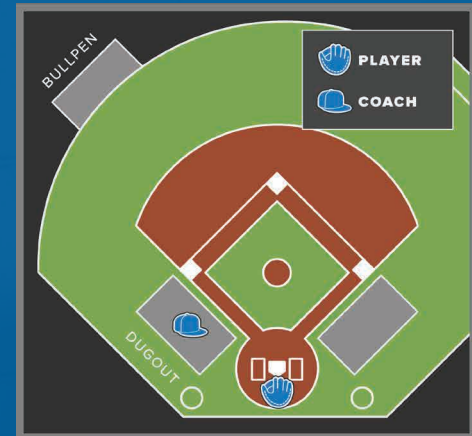

PACKAGE INCLUDES:

- 1 Cobalt PLUS Coach Belt Pack
- 1 Cobalt PLUS Player Receiver Pack
- 1 Coach Microphone
- 1 Player Receiver Ear Tube
- 1 Player Receiver Holster
- 5-Port USB Charger
- Hard Carry Case

Add-ons available! Call for pricing.

BASEBALL SYSTEM FEATURES

Secure Encrypted Communication	YES
Frequency Band Used	900 MHz
User FCC License Required	NOT NEEDED
Frequency Coordination	AUTOMATIC
Avoids Commercial Two-Way Radio Interference	YES
Player Receiver Has Internal Battery	YES
Number of Player Channels	8
Number of Coach Channels	6
Custom Coach-Friendly User Interface	YES
Player Receiver Display Type	LCD
Player Receiver Includes Internal Speaker	YES
Multiple Ear Tube and Headset Options	YES
Available Drop-In Charger for Coach Packs	YES
Available Drop-In Charger for Player Receivers	YES
Affordable Add-On Player Receivers	YES