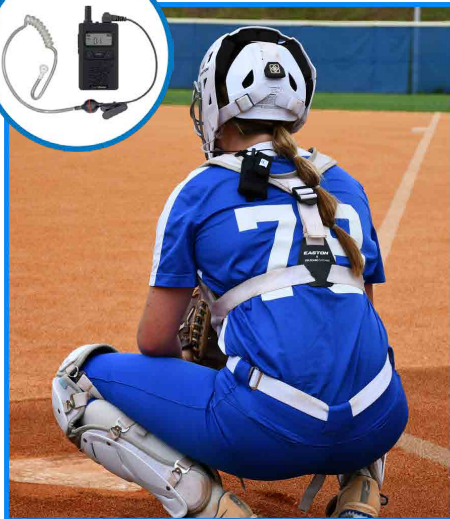

Lightweight and easy to wear, the Cobalt PLUS pack mounts on the back of the catcher and features a small, low-profile ear tube that is both discreet and unobstructive in use, even in high levels of activity.