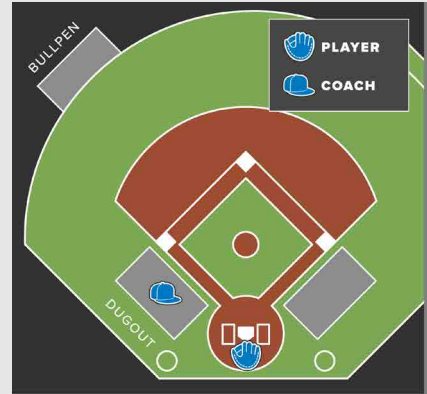

DYLAN REICHENBERG
HEAD SOFTBALL COACH AND RECRUITING COORDINATOR
TRUETT MCCONNELL UNIVERSITY

[LEARN MORE](#)

SOFTBALL PACKAGE

COACH TO CATCHER

PACKAGE INCLUDES:

- 1 Cobalt PLUS Coach Belt Pack
- 1 Cobalt PLUS Player Receiver Pack
- 1 Coach Microphone
- 1 Player Receiver Ear Tube
- 1 Player Receiver Holster
- 5-Port USB Charger
- Hard Carry Case